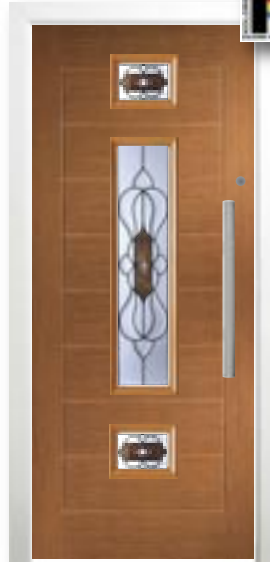

MONZA

Monza Empire L
- Colorado
with 1000
bar handle

The Pioneer Collection

MONZA CITYSPIRE -
Copperplate
with 600 bar handle

MONZA - Solid
with 600 bar handle

A selection of
Doors from
our Monza
Range

Available in an
extensive range of
Door & Glass Styles