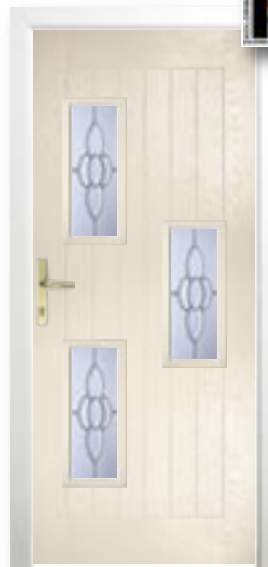

The Pioneer Collection

FARMHOUSE
ROCKERFELLER - Spiro