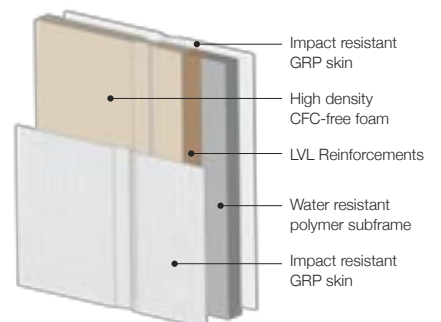

Cut through side section