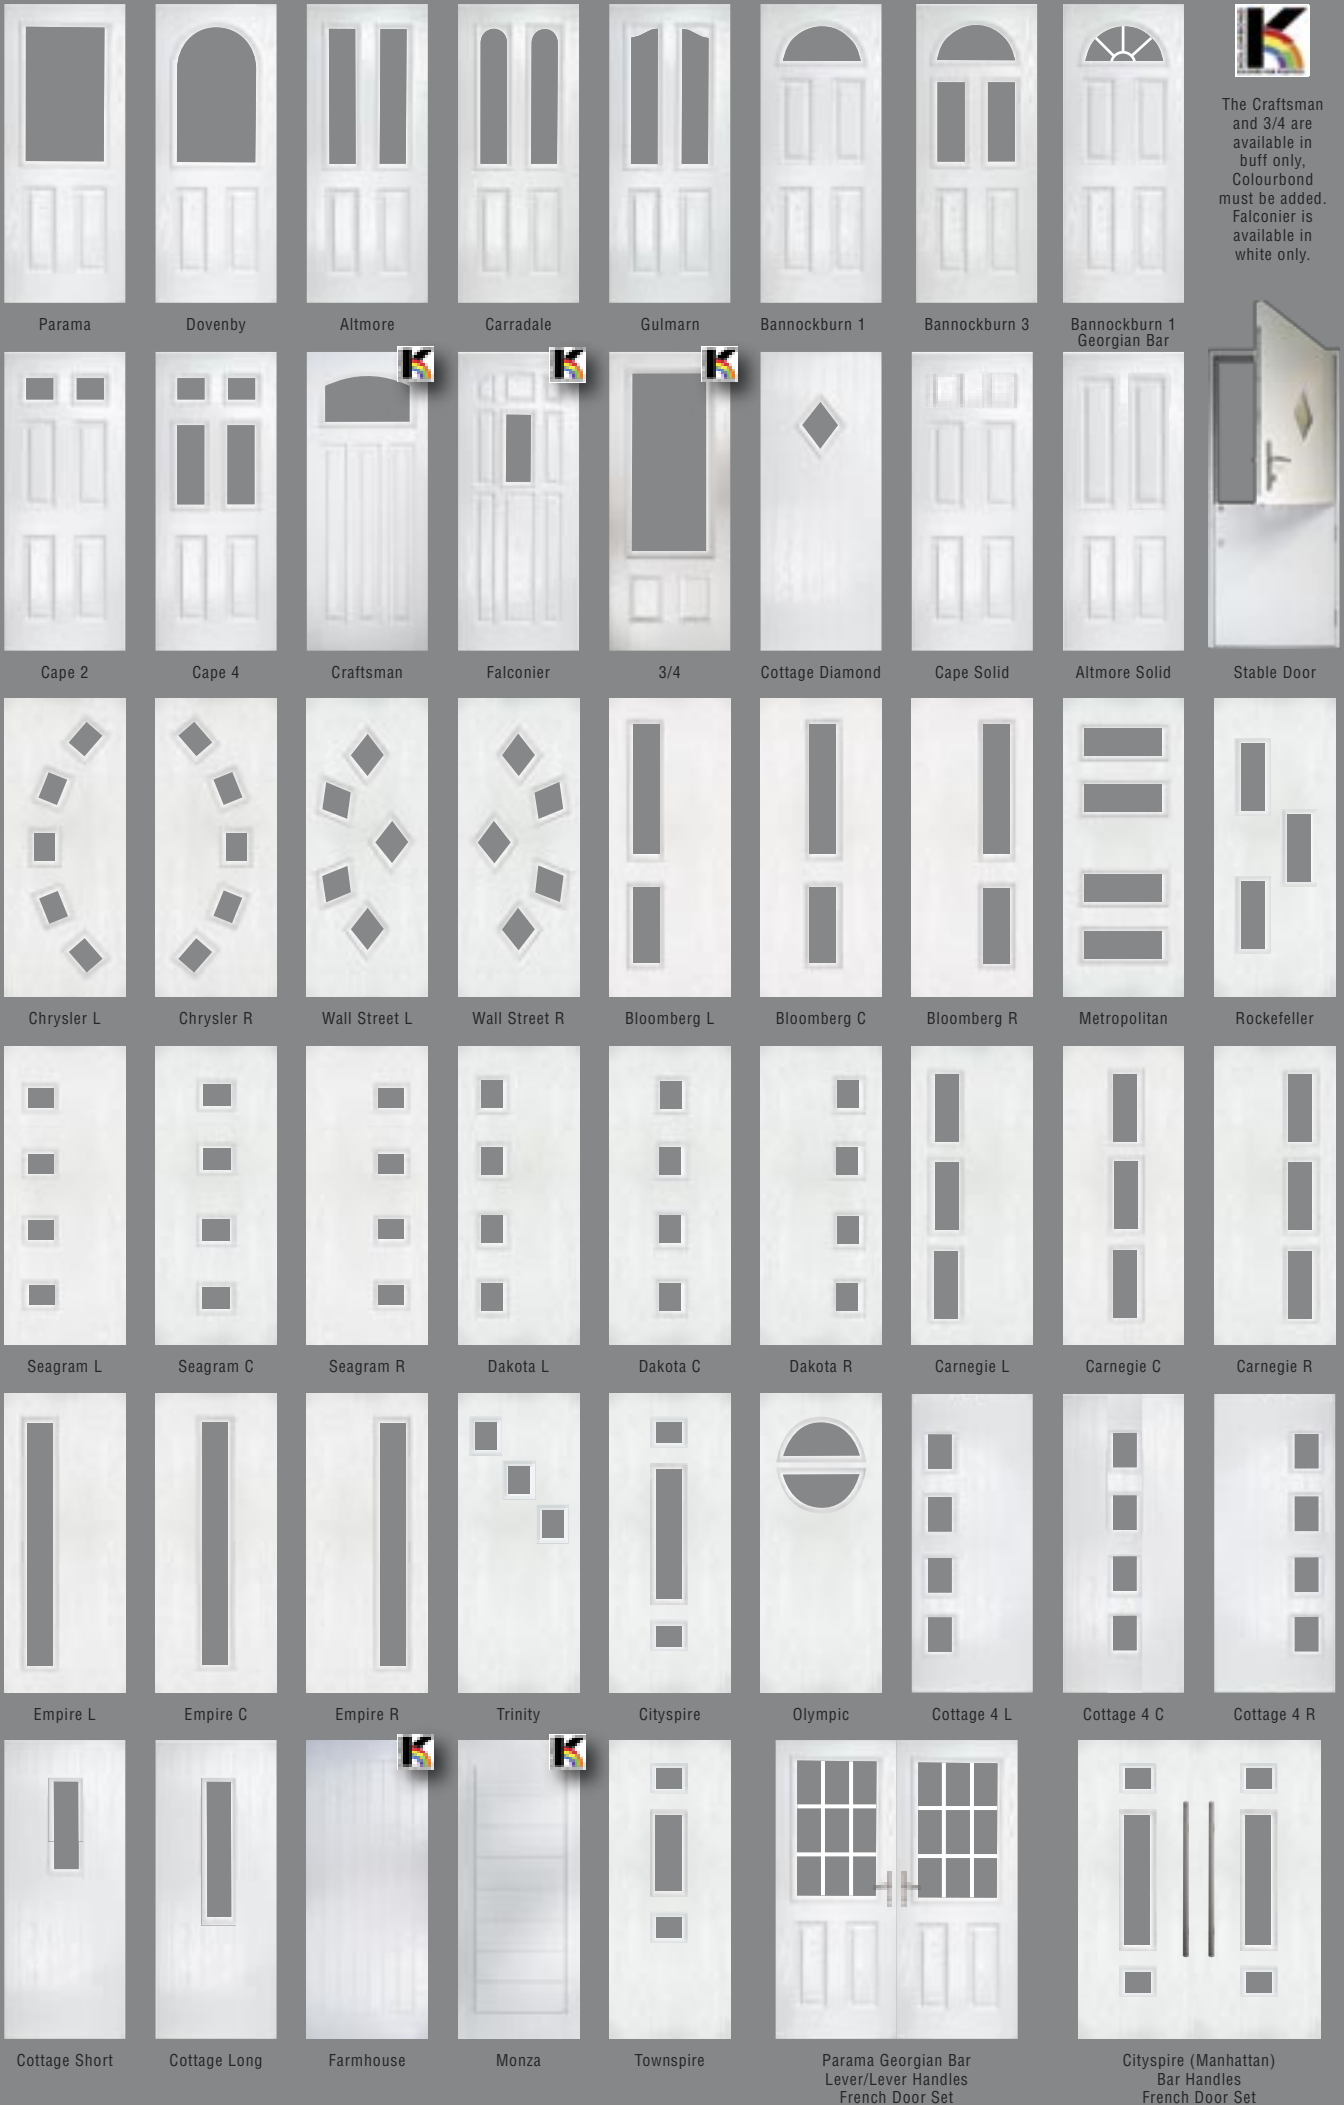

Altmore Solid

Flush Solid

All models shown are available in Plain Glazed.

The Craftsman and 3/4 are available in buff only, Colourbond must be added. Falconier is available in white only.

Parama

Dovenby

Altmore