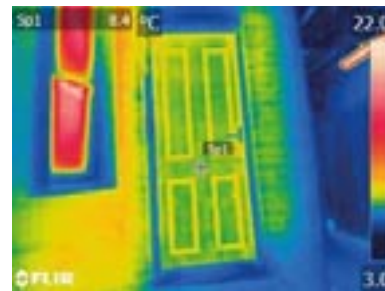

GRP composite door

Solid timber core composite door