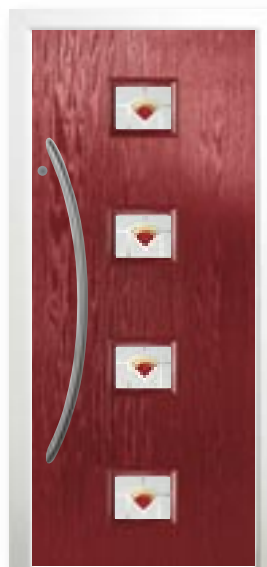

Standard Colour Options

- 
WHITE
- 
BLACK
- 
BLUE
- 
GREEN
- 
RED
- 
OAK
- 
ROSEWOOD

Subject to surcharge

SEAGRAM LIC|R

Left Centre Right

Seagram R -
Victoriana
with 600
bar handle

The Pioneer Collection

SEAGRAM R - Elba