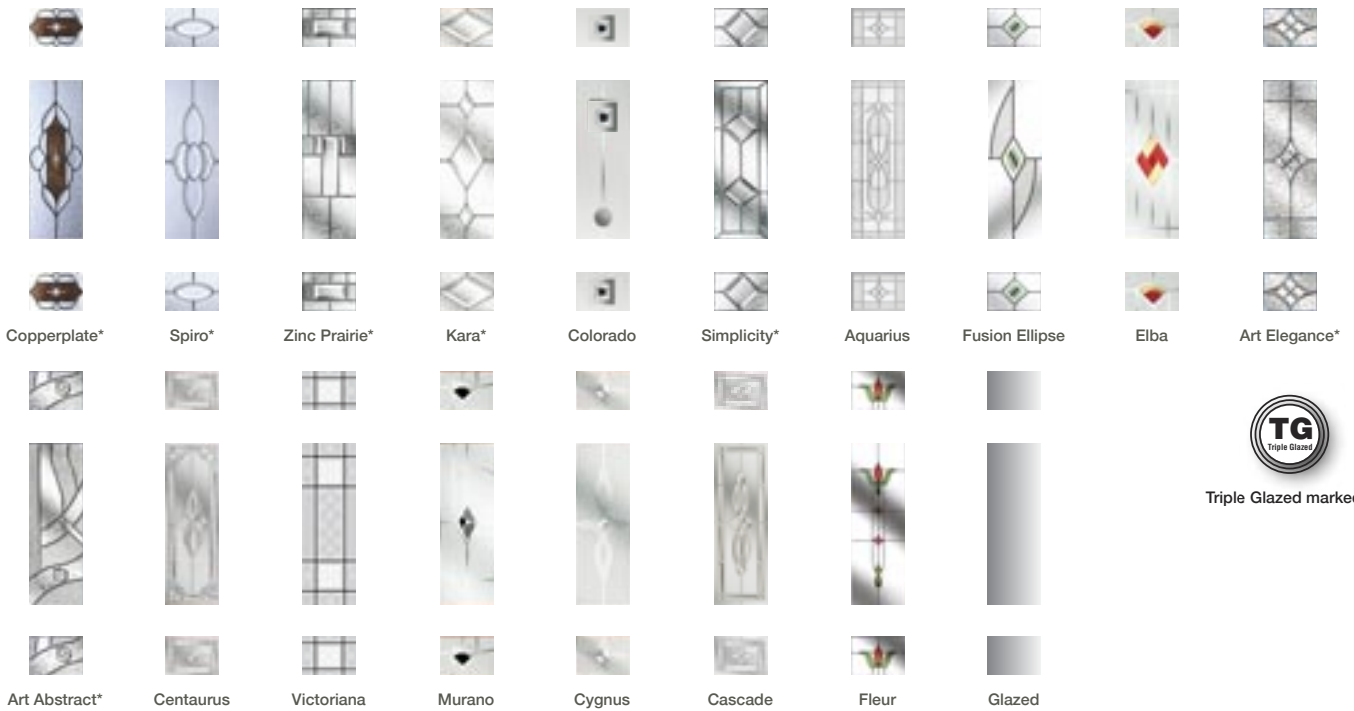

Triple Glazed marked *